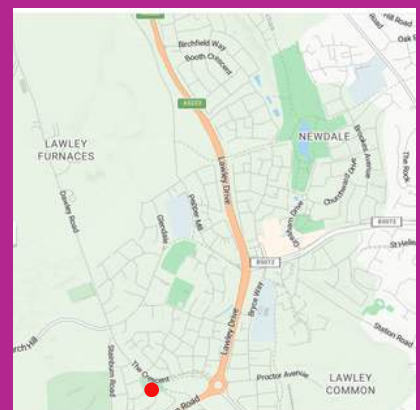

More Information:

- ✓ Children's playpark & space for picnics
- ✓ Community Orchard fruit trees
- ✓ Living Christmas Tree for decoration