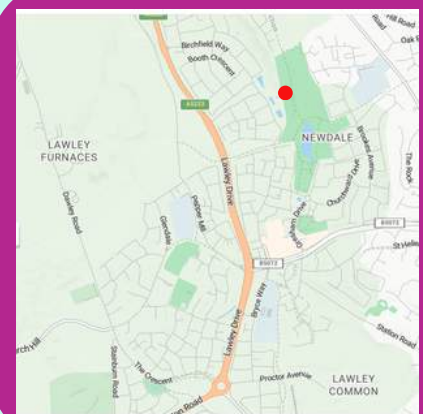

LAWLEY VILLAGE OPEN SPACES

NEWDALE TRAMWAY BRIDGE

<https://what3words.com/amber.widely.last>

More Information:

- ✓ Grade II Listed Building (No. 1025096)
- ✓ Built around 1759 to connect foundry sites
- ✓ In woodland near to Ironbridge Way footpath
- ✓ Remnant of the old tramway between Ketley and Horsehay