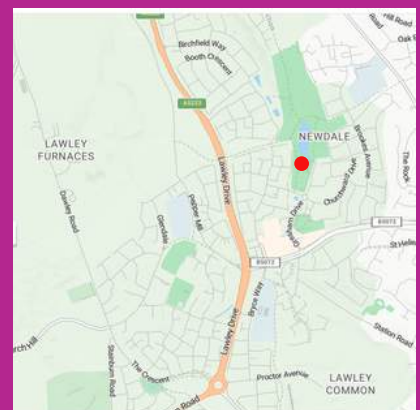

More Information:

- ✓ MUGA area for sports & outdoor gym
- ✓ Children's playpark & space for picnics
- ✓ Nature Interpretation Board for local wildlife
- ✓ Walks around the pool and surrounding woodland