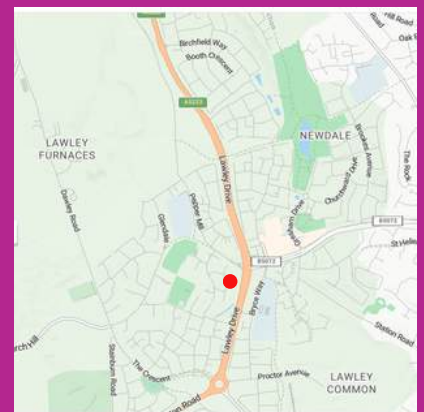

More Information:

- ✓ Willow Crown Living Willow Sculpture
- ✓ Community Orchard fruit trees and fruit bushes
- ✓ Living Christmas Tree for decoration
- ✓ Walk around the garden and bring a picnic