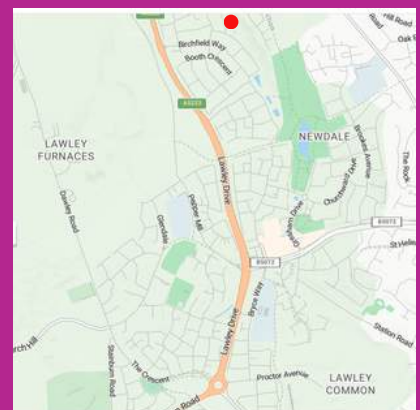

More Information:

- ✓ Children's playpark & space for picnics
- ✓ Near to woodland and walking routes
- ✓ Enclosed space away from traffic